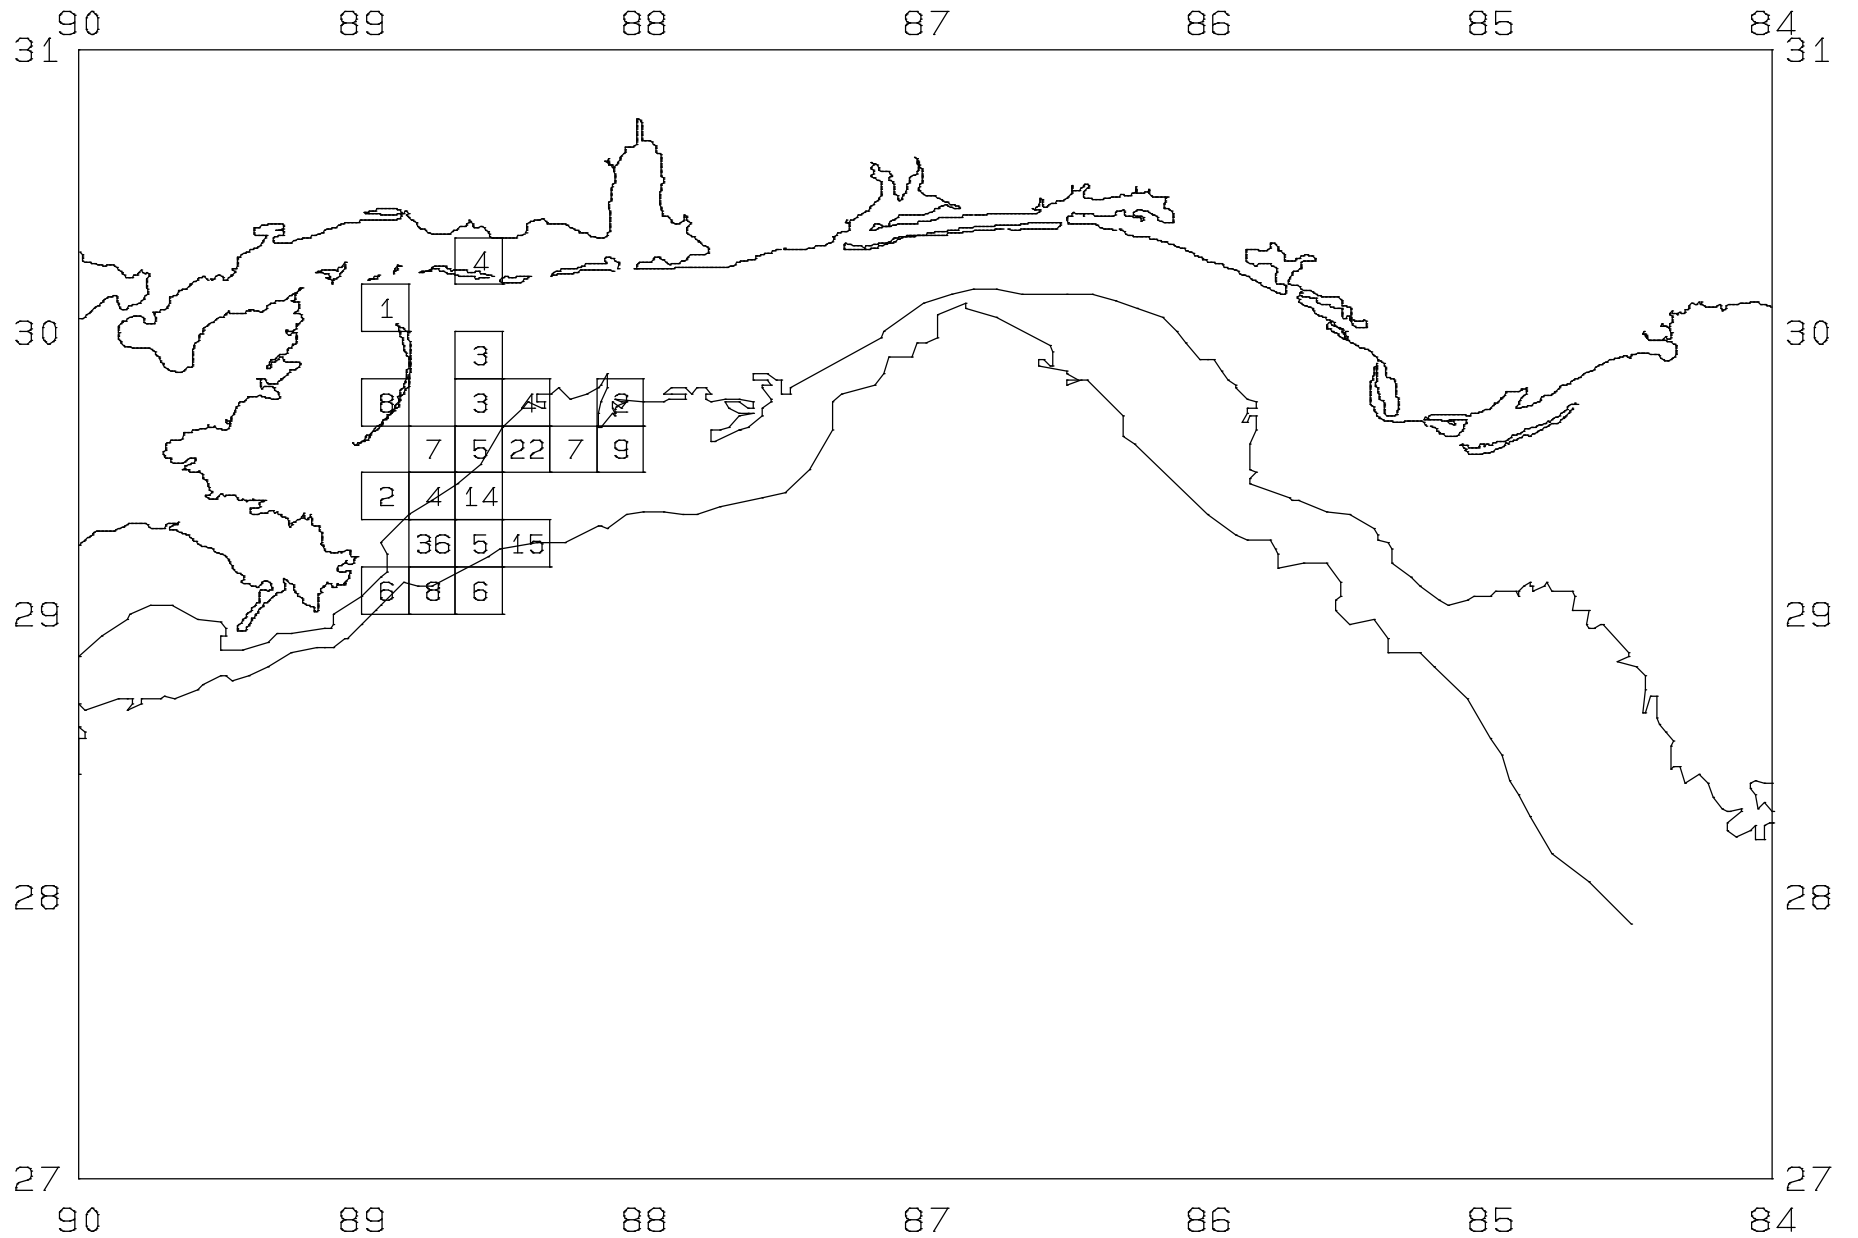

SEAMAP04

SAMPLING DATES FROM 6/11/04 TO 6/14/04

AVERAGE NON-SHRIMP CATCH IN POUNDS/HOUR/10