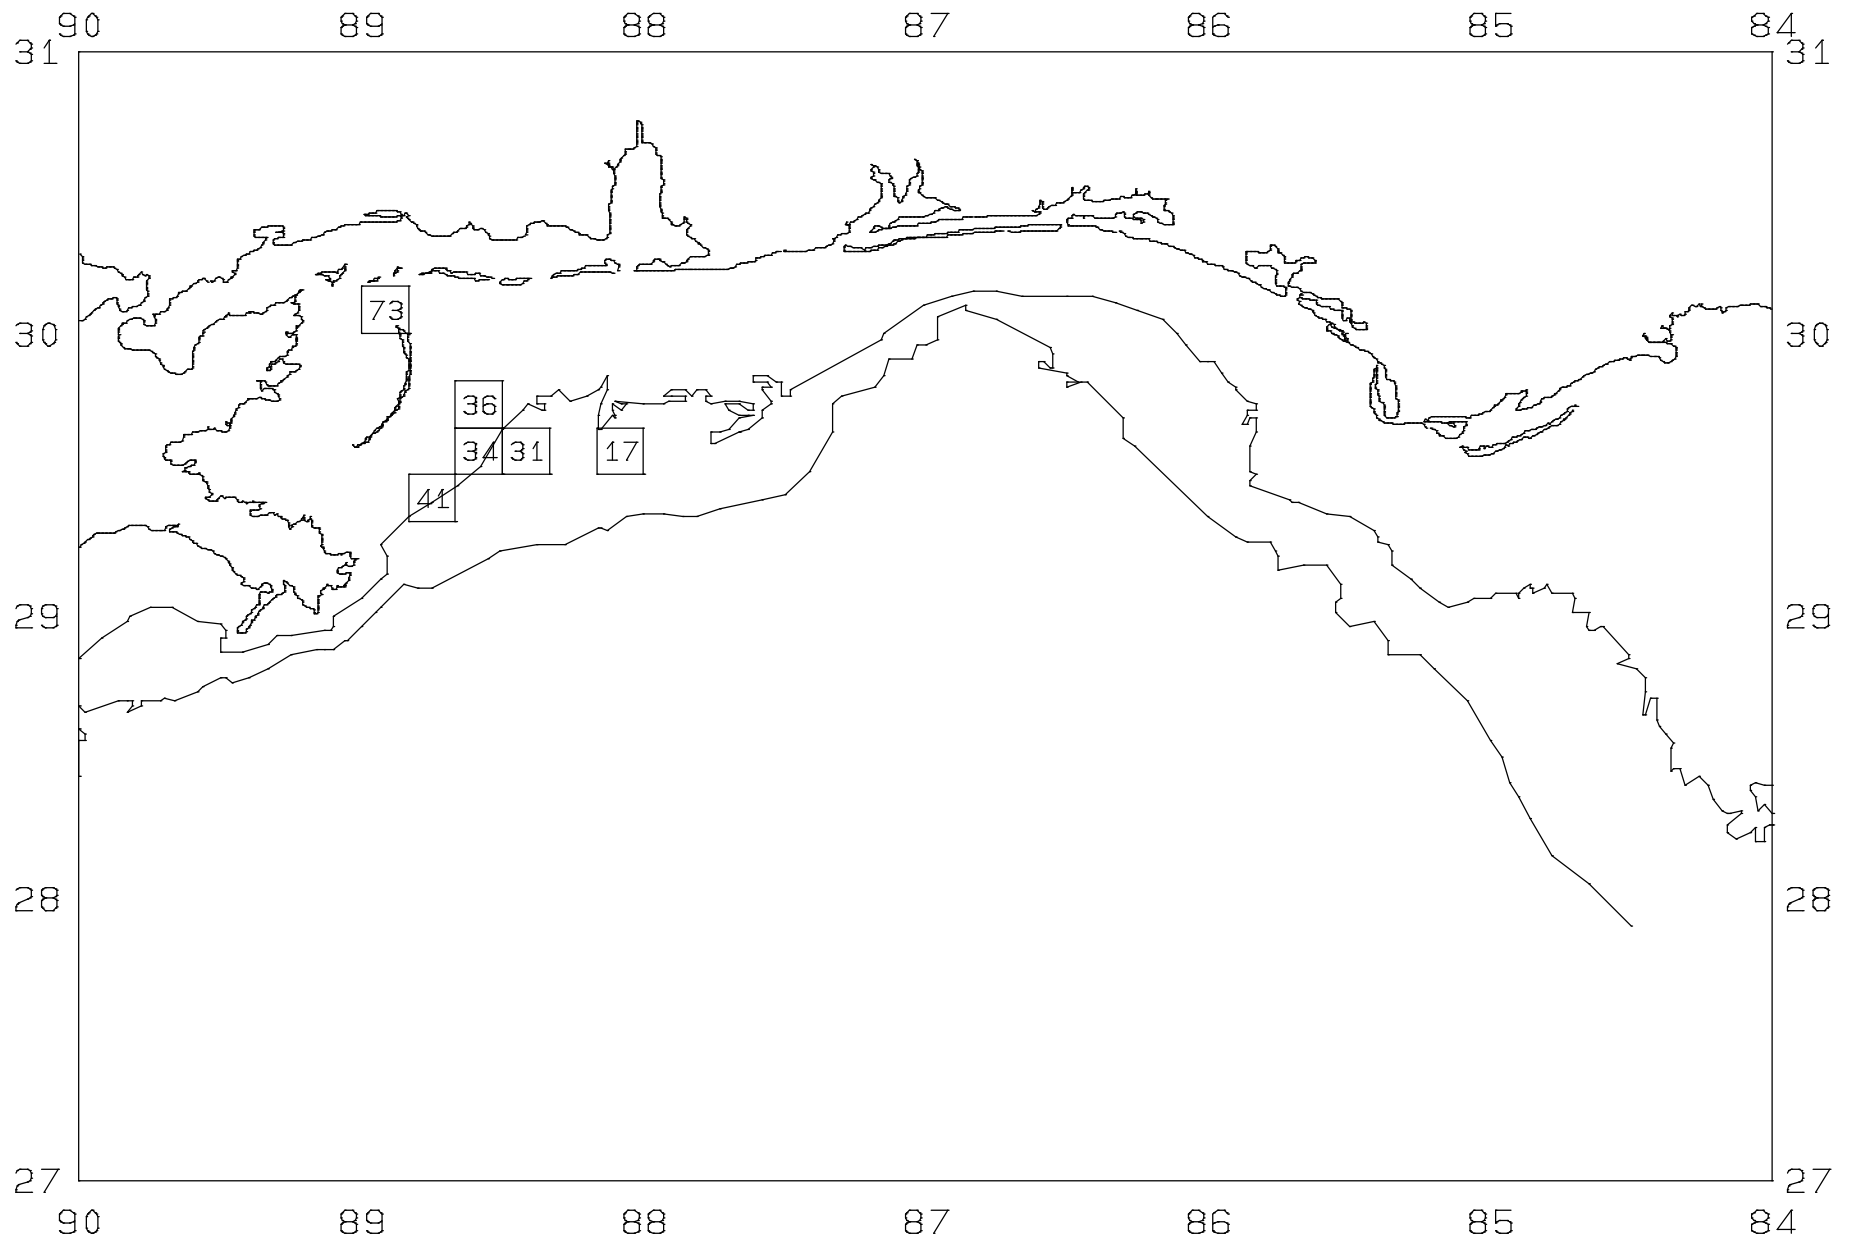

SEAMAP04

SAMPLING DATES FROM 6/11/04 TO 6/14/04

AVERAGE PINK SHRIMP COUNT PER POUND