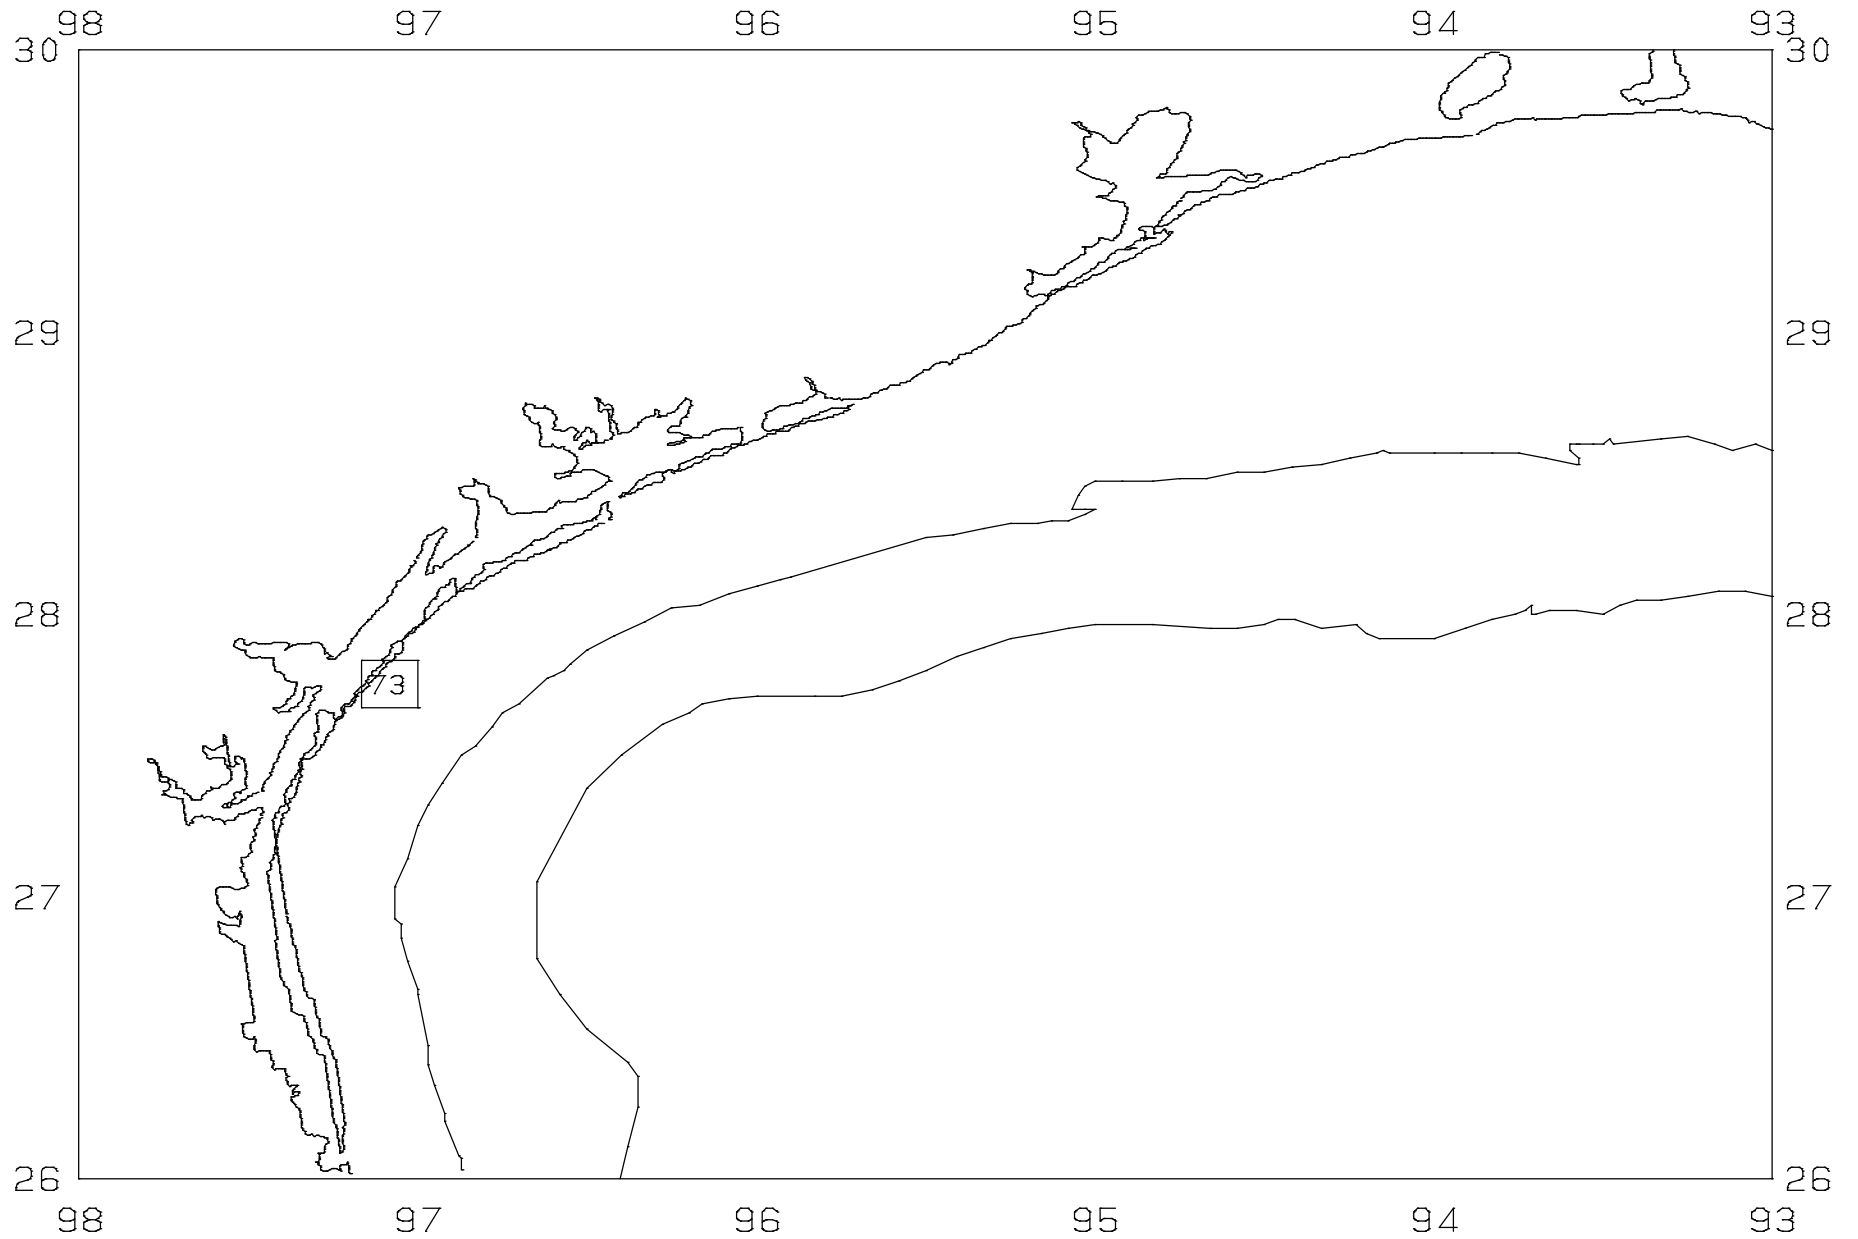

SEAMAP04

SAMPLING DATES FROM 6/09/04 TO 6/14/04

AVERAGE PINK SHRIMP COUNT PER POUND