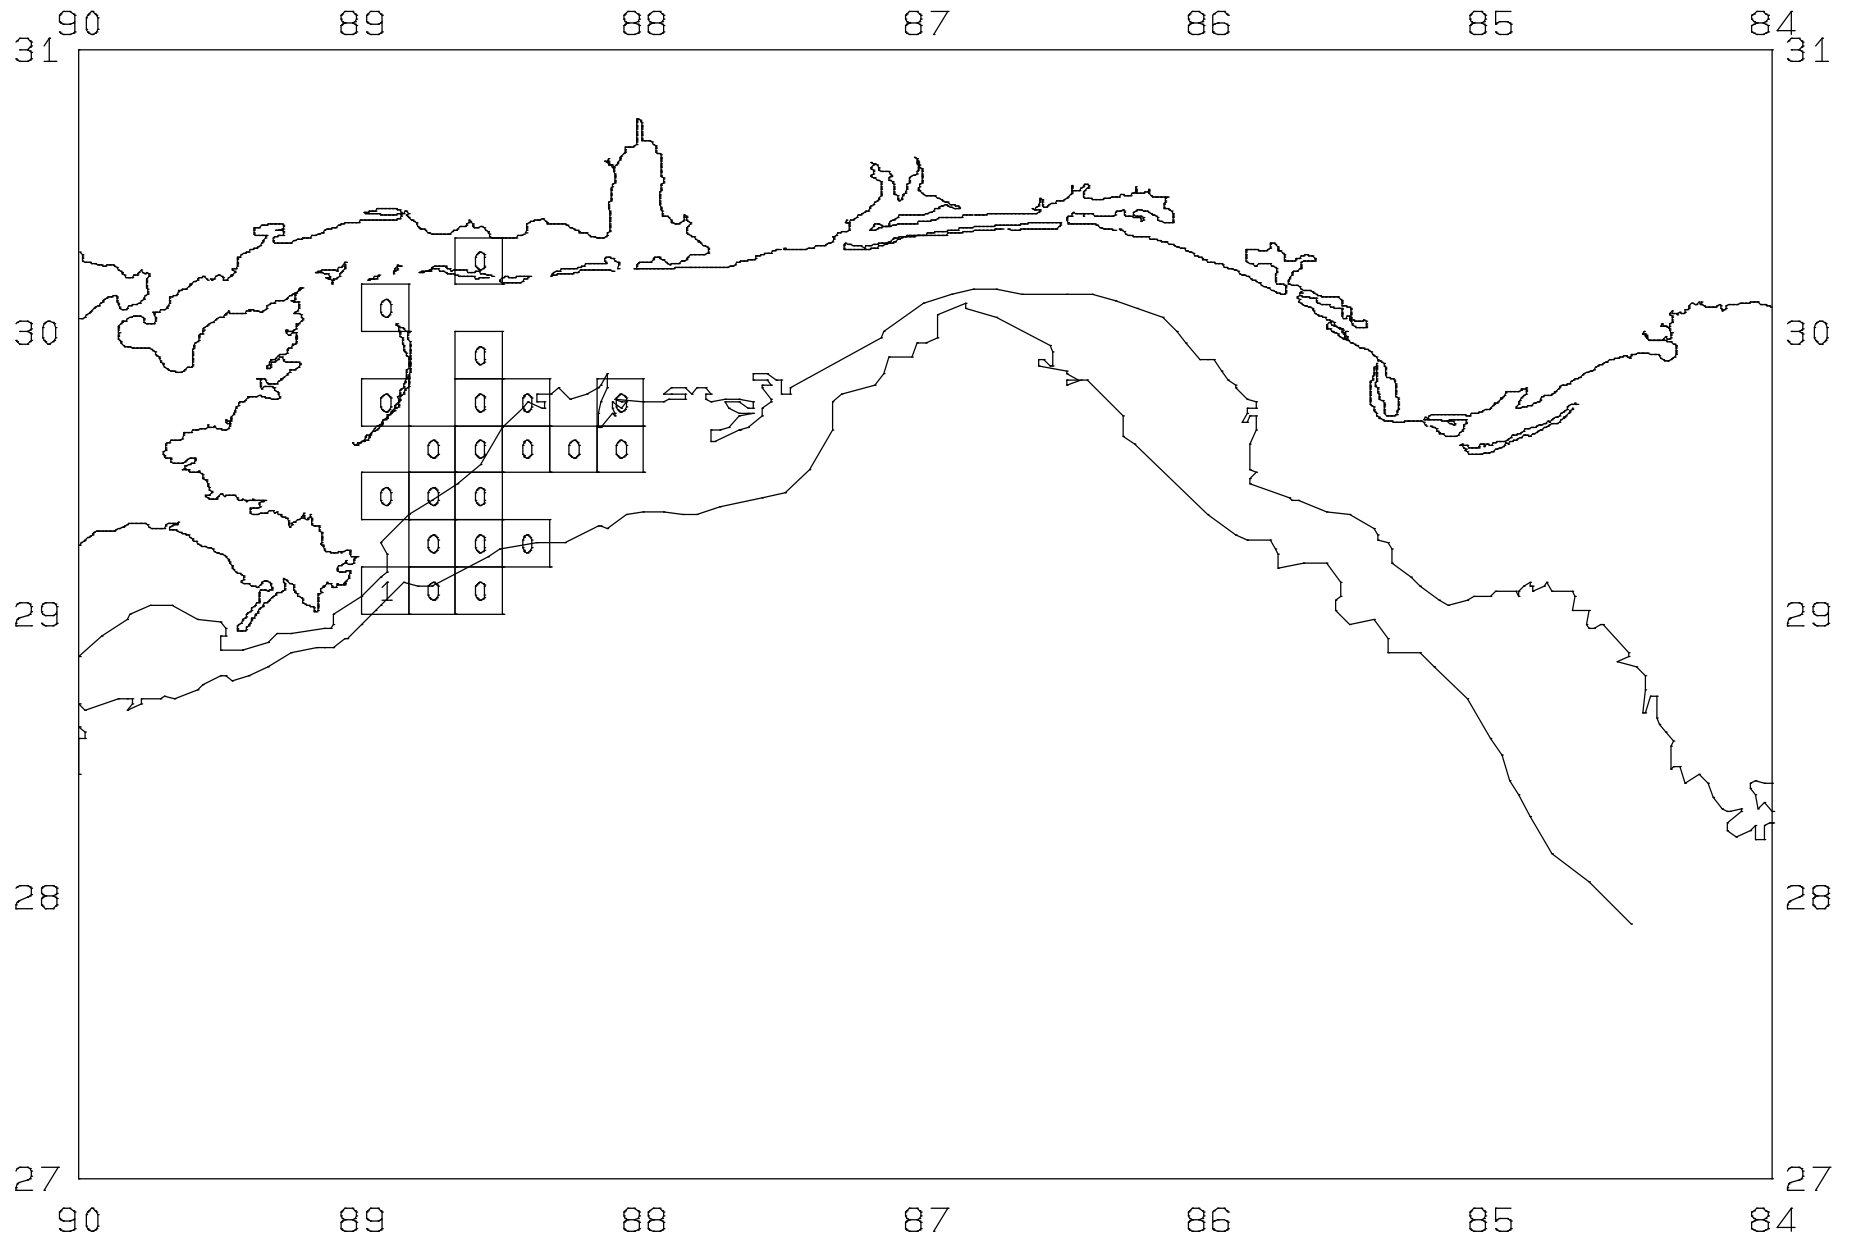

SEAMAP04

SAMPLING DATES FROM 6/11/04 TO 6/14/04

AVERAGE WHITE SHRIMP CATCH IN POUNDS/HOUR