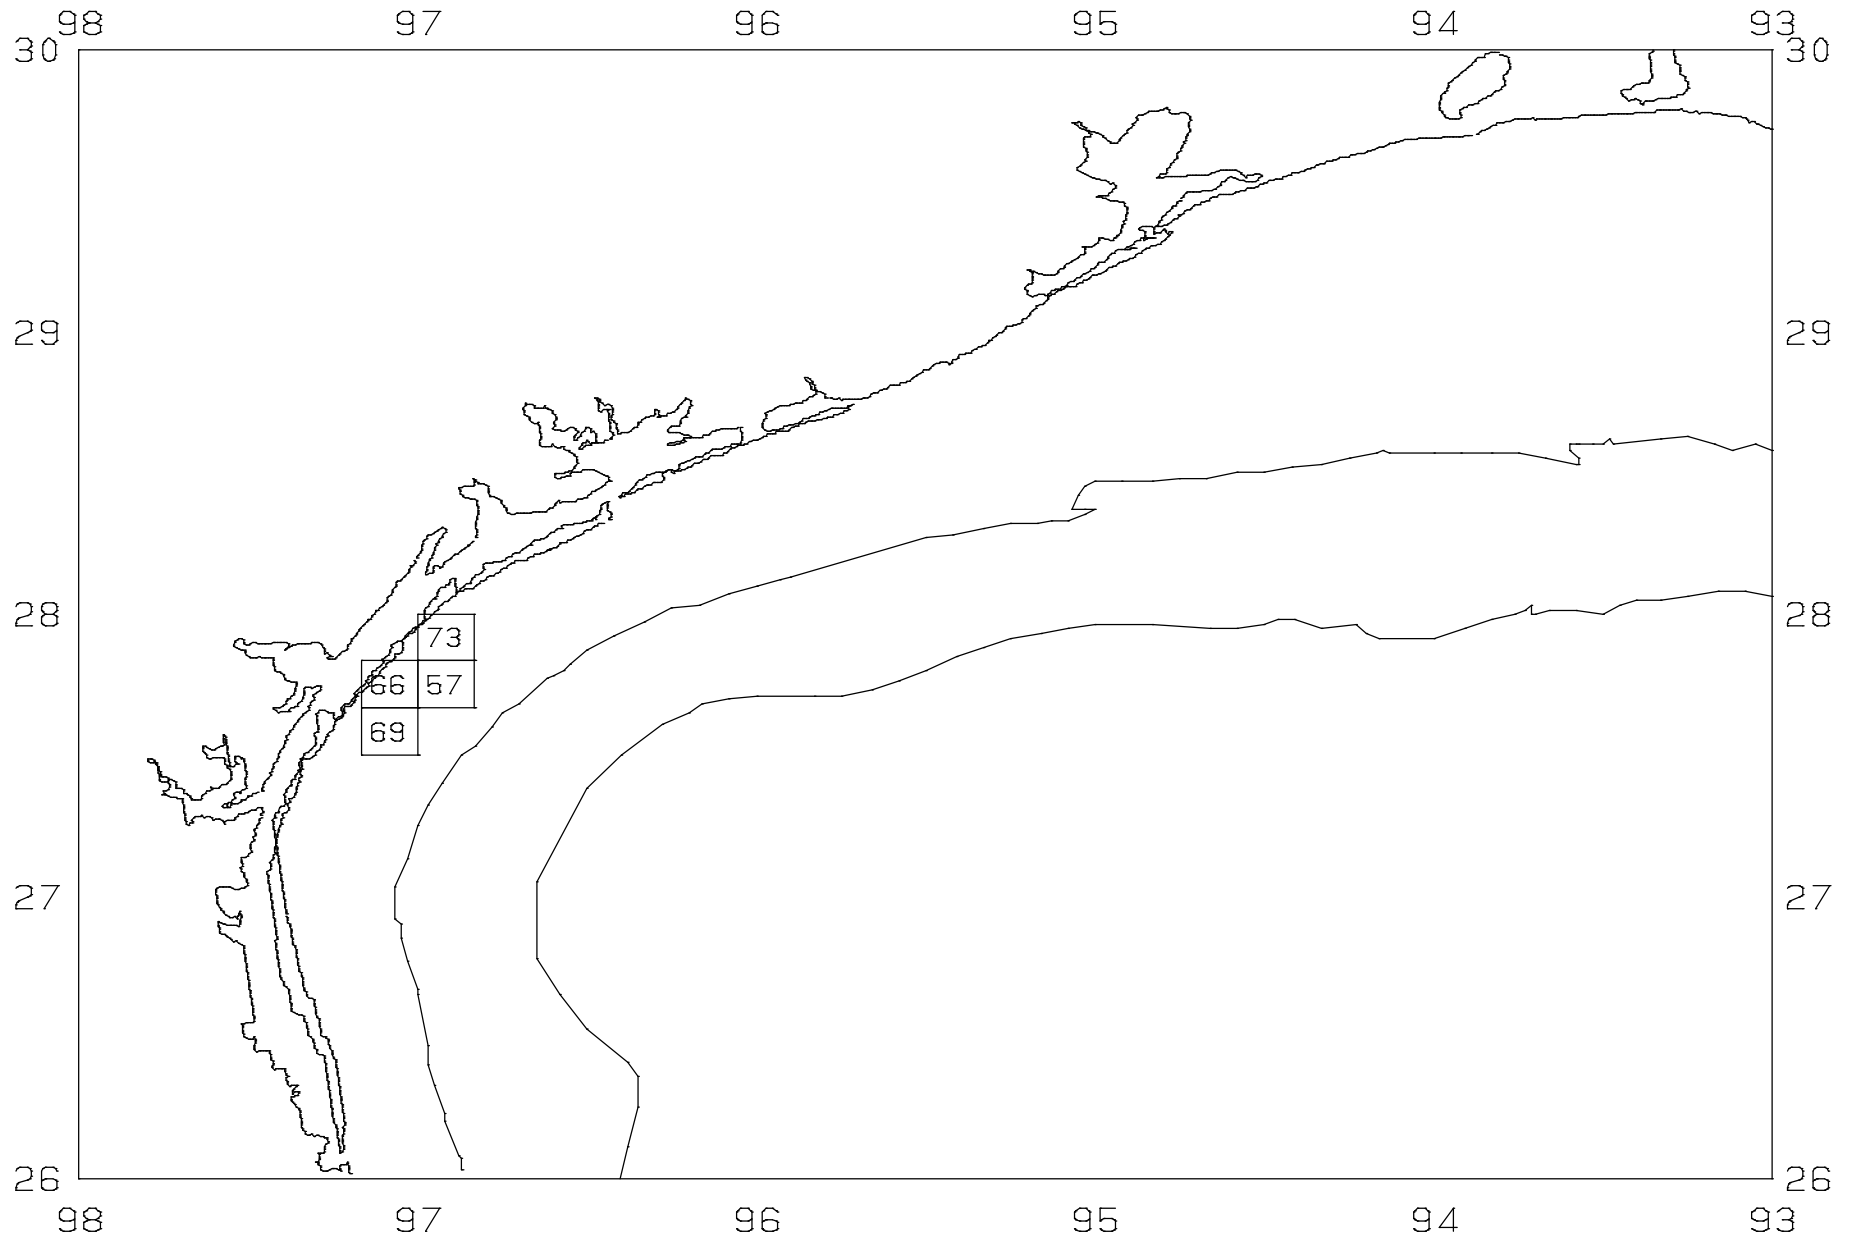

AVERAGE NON-SHRIMP CATCH IN POUNDS/HOUR/10

SEAMAP04

SAMPLING DATES FROM 6/09/04 TO 6/14/04

SAMPLING STATIONS

SEAMAP04

SAMPLING DATES FROM 6/09/04 TO 6/14/04

AVERAGE BROWN SHRIMP COUNT PER POUND

SEAMAP04