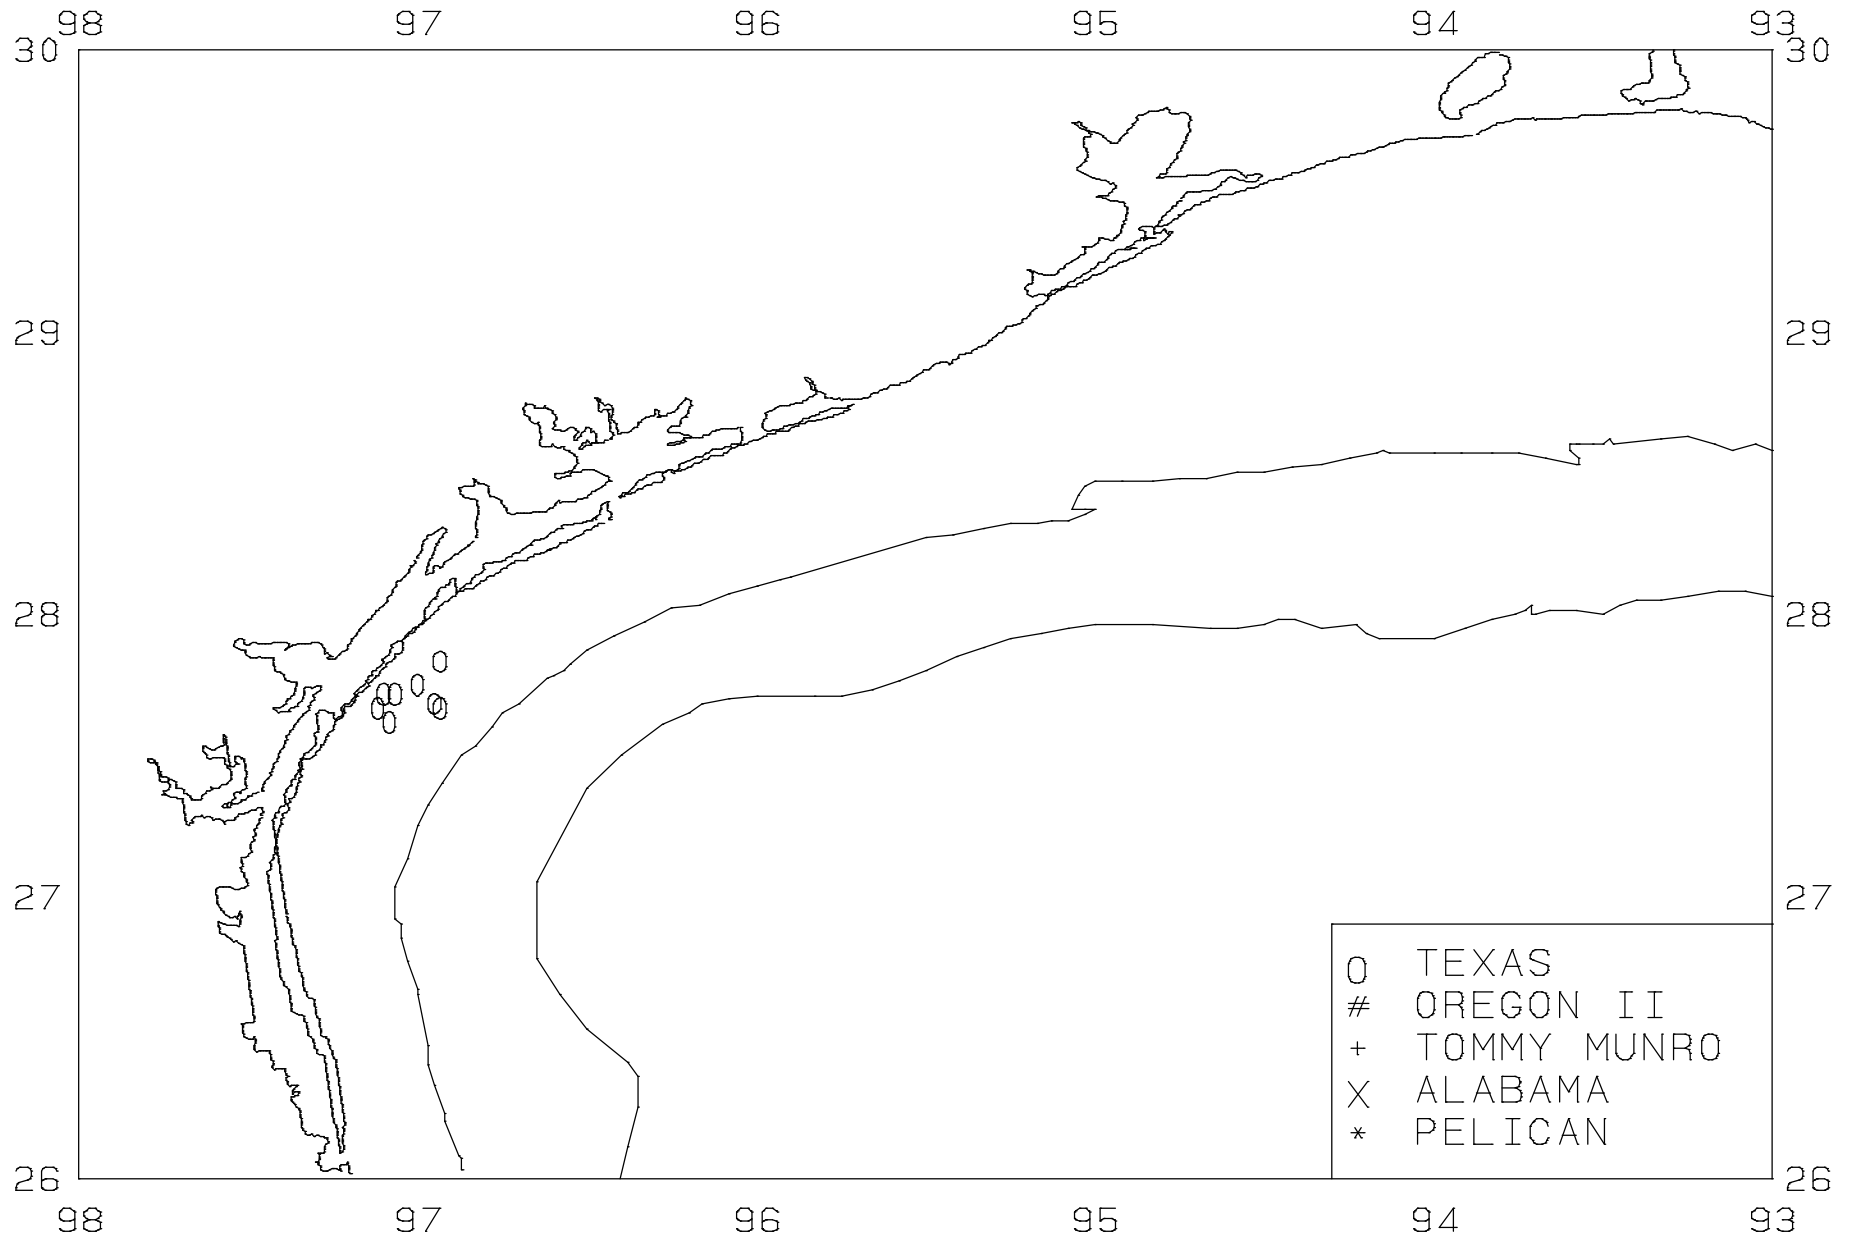

AVERAGE NON-SHRIMP CATCH IN POUNDS/HOUR/10

SEAMAP04

SAMPLING DATES FROM 6/09/04 TO 6/14/04

SAMPLING STATIONS

SEAMAP04

SAMPLING DATES FROM 6/09/04 TO 6/14/04

AVERAGE BROWN SHRIMP COUNT PER POUND

SEAMAP04