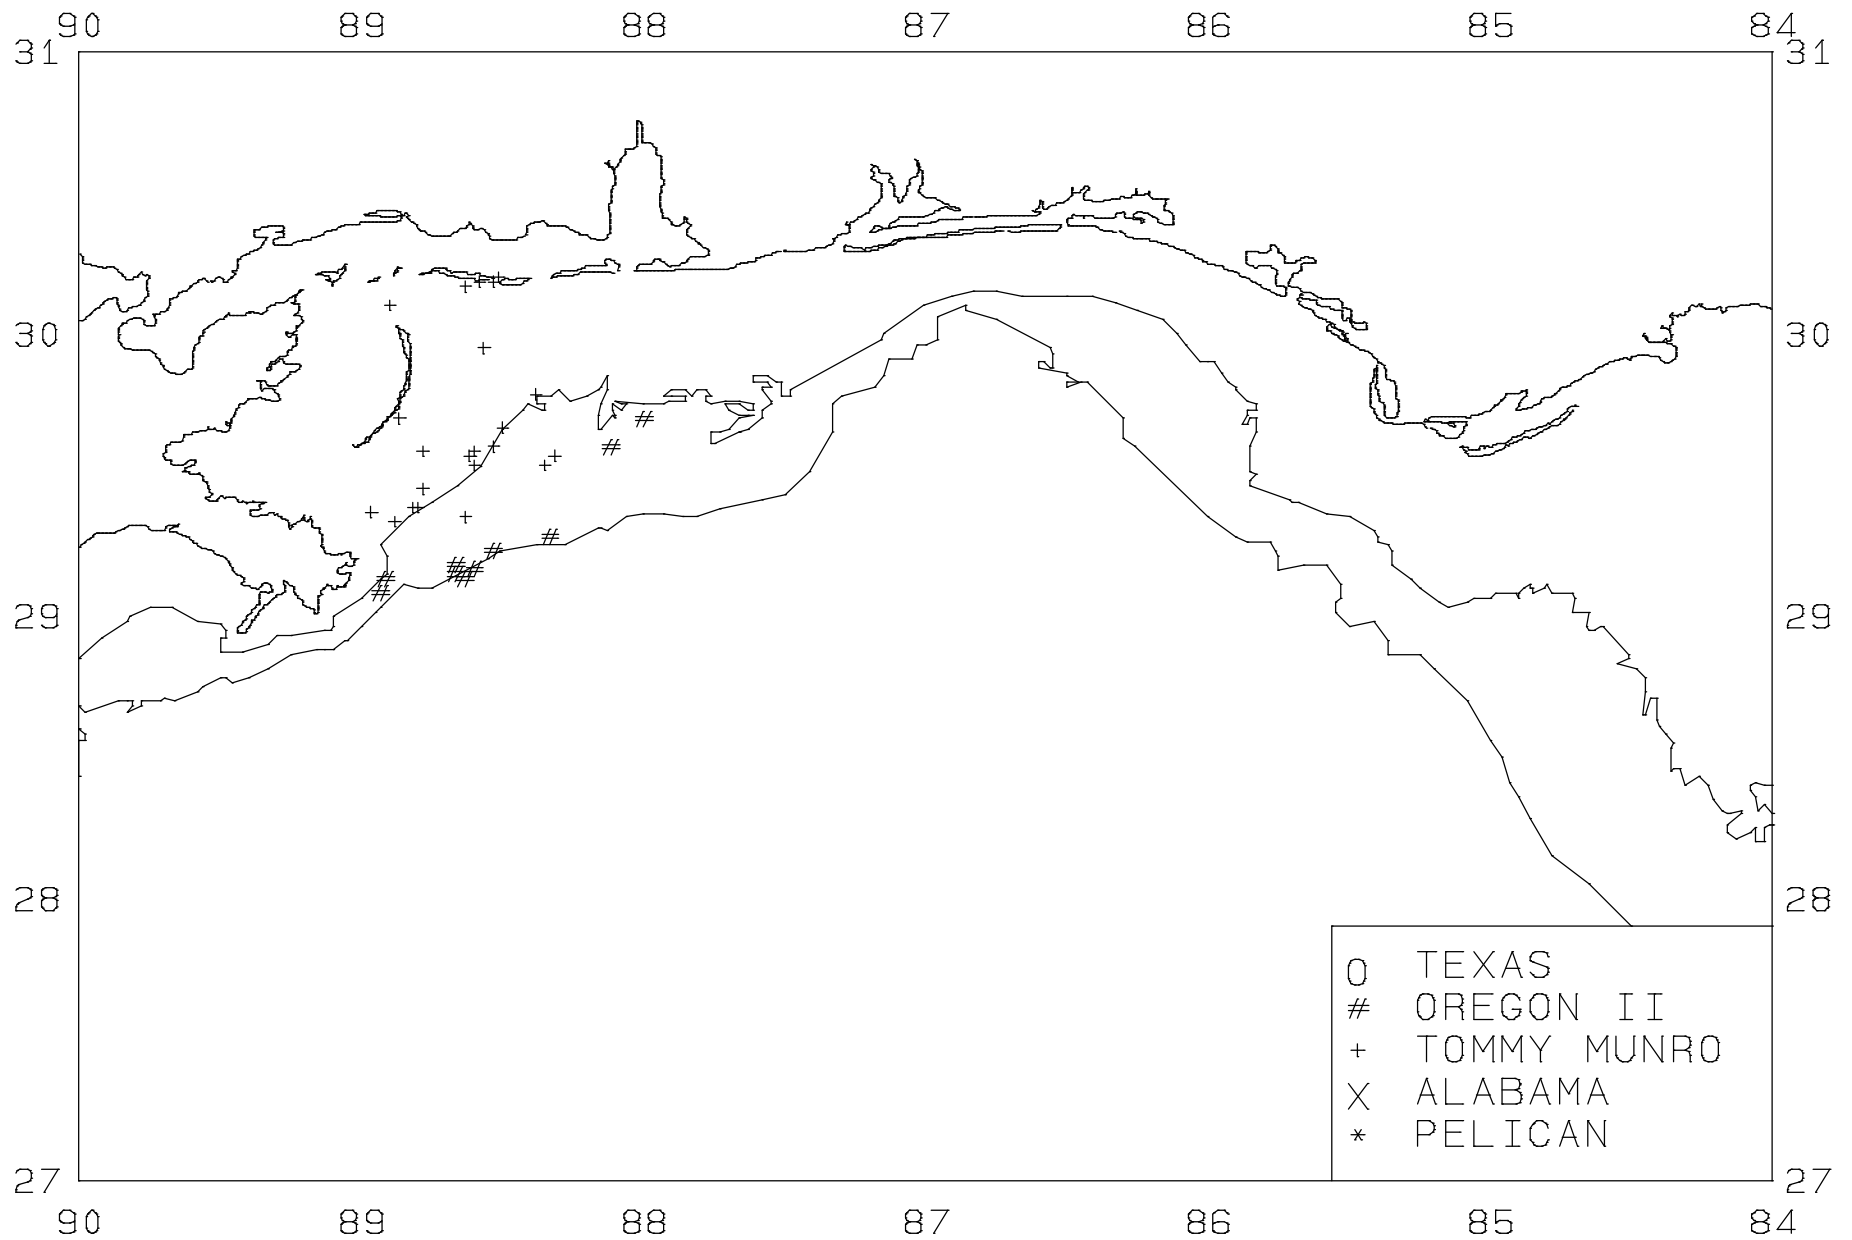

SEAMAP04

SAMPLING DATES FROM 6/11/04 TO 6/14/04

SAMPLING STATIONS

SEAMAP04

SAMPLING DATES FROM 6/11/04 TO 6/14/04

AVERAGE BROWN SHRIMP COUNT PER POUND

SEAMAP04

SAMPLING DATES FROM 6/11/04 TO 6/14/04