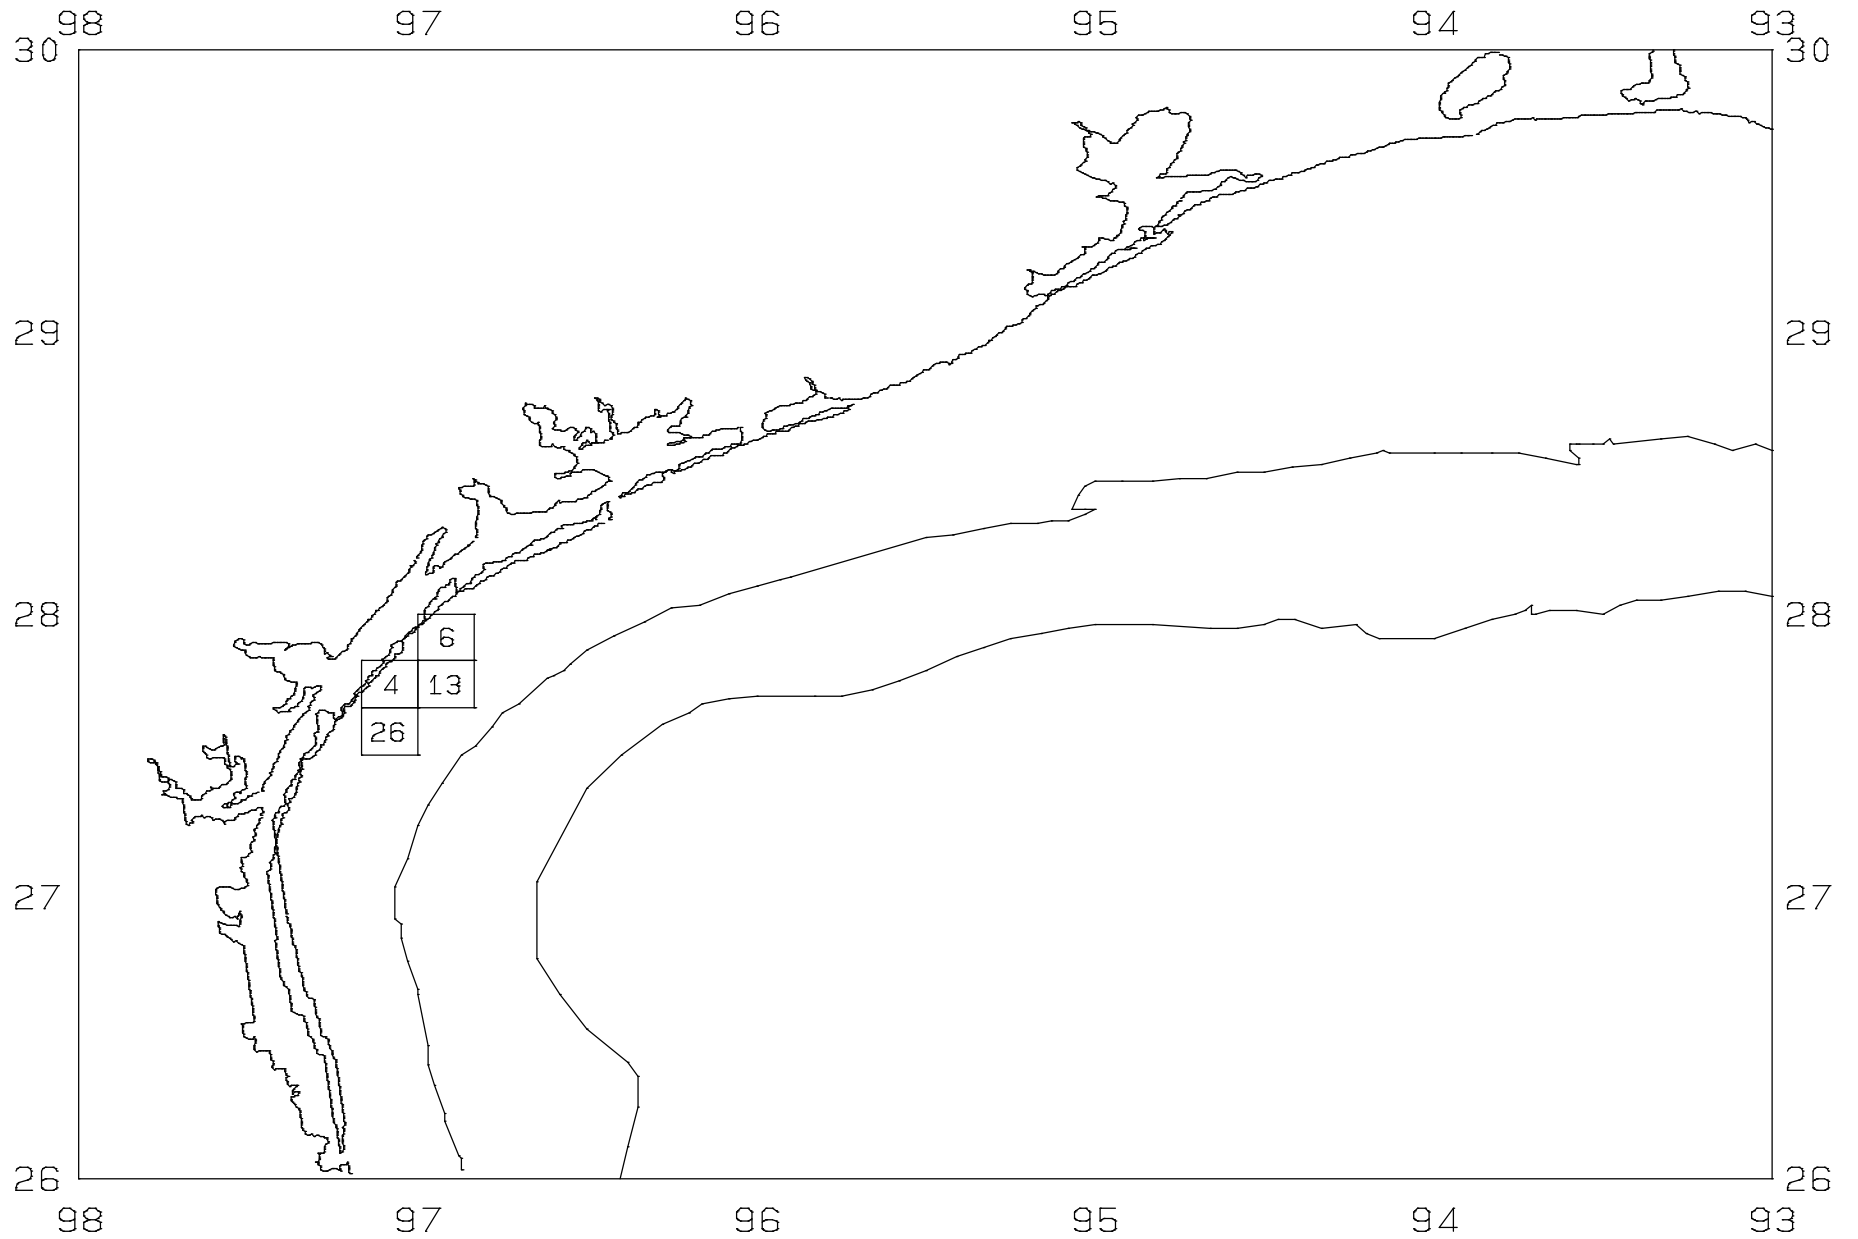

SEAMAP04

SAMPLING DATES FROM 6/09/04 TO 6/14/04

AVERAGE BROWN SHRIMP CATCH IN POUNDS/HOUR