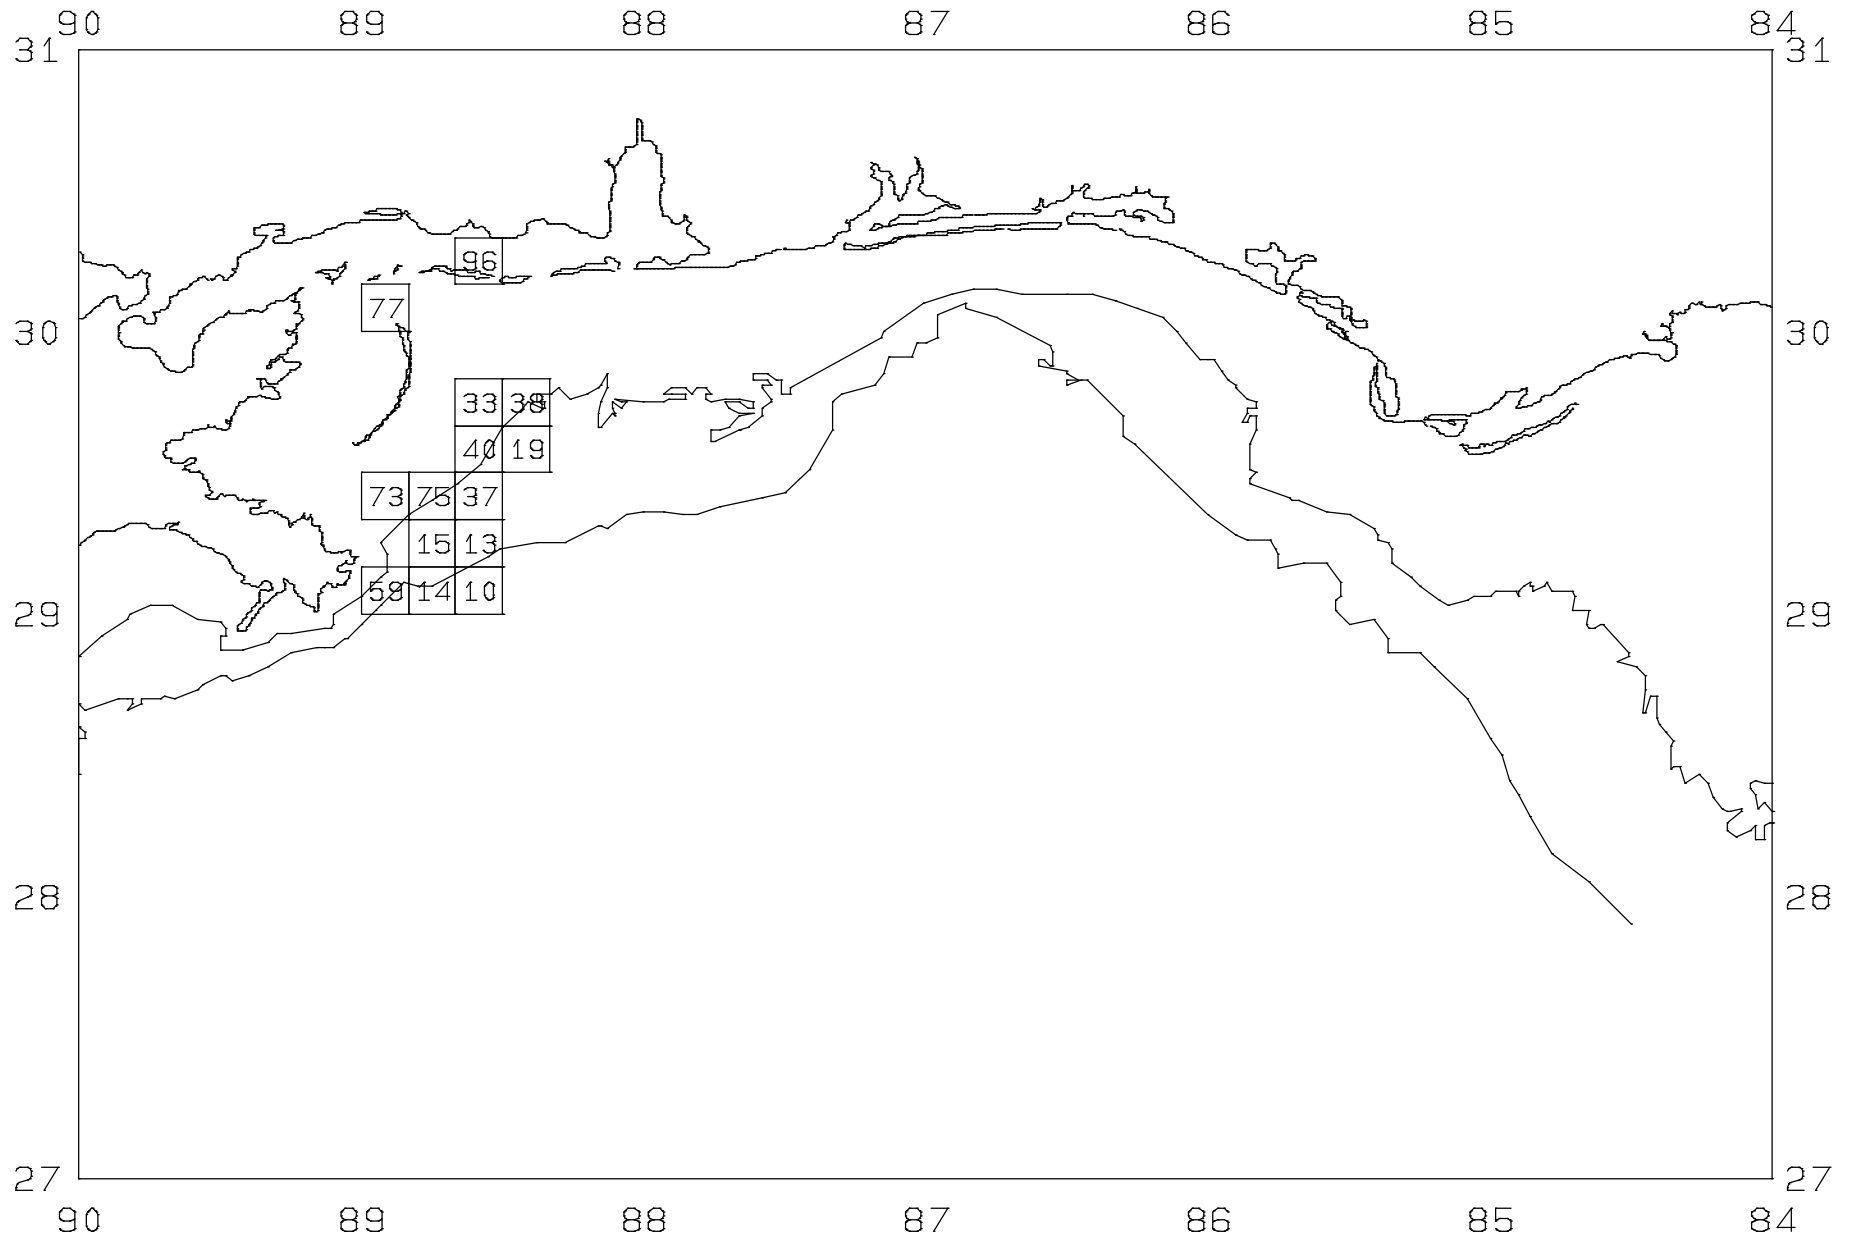

SEAMAP04

SAMPLING DATES FROM 6/11/04 TO 6/14/04

SAMPLING STATIONS

SEAMAP04

SAMPLING DATES FROM 6/11/04 TO 6/14/04

AVERAGE BROWN SHRIMP COUNT PER POUND

SEAMAP04

SAMPLING DATES FROM 6/11/04 TO 6/14/04