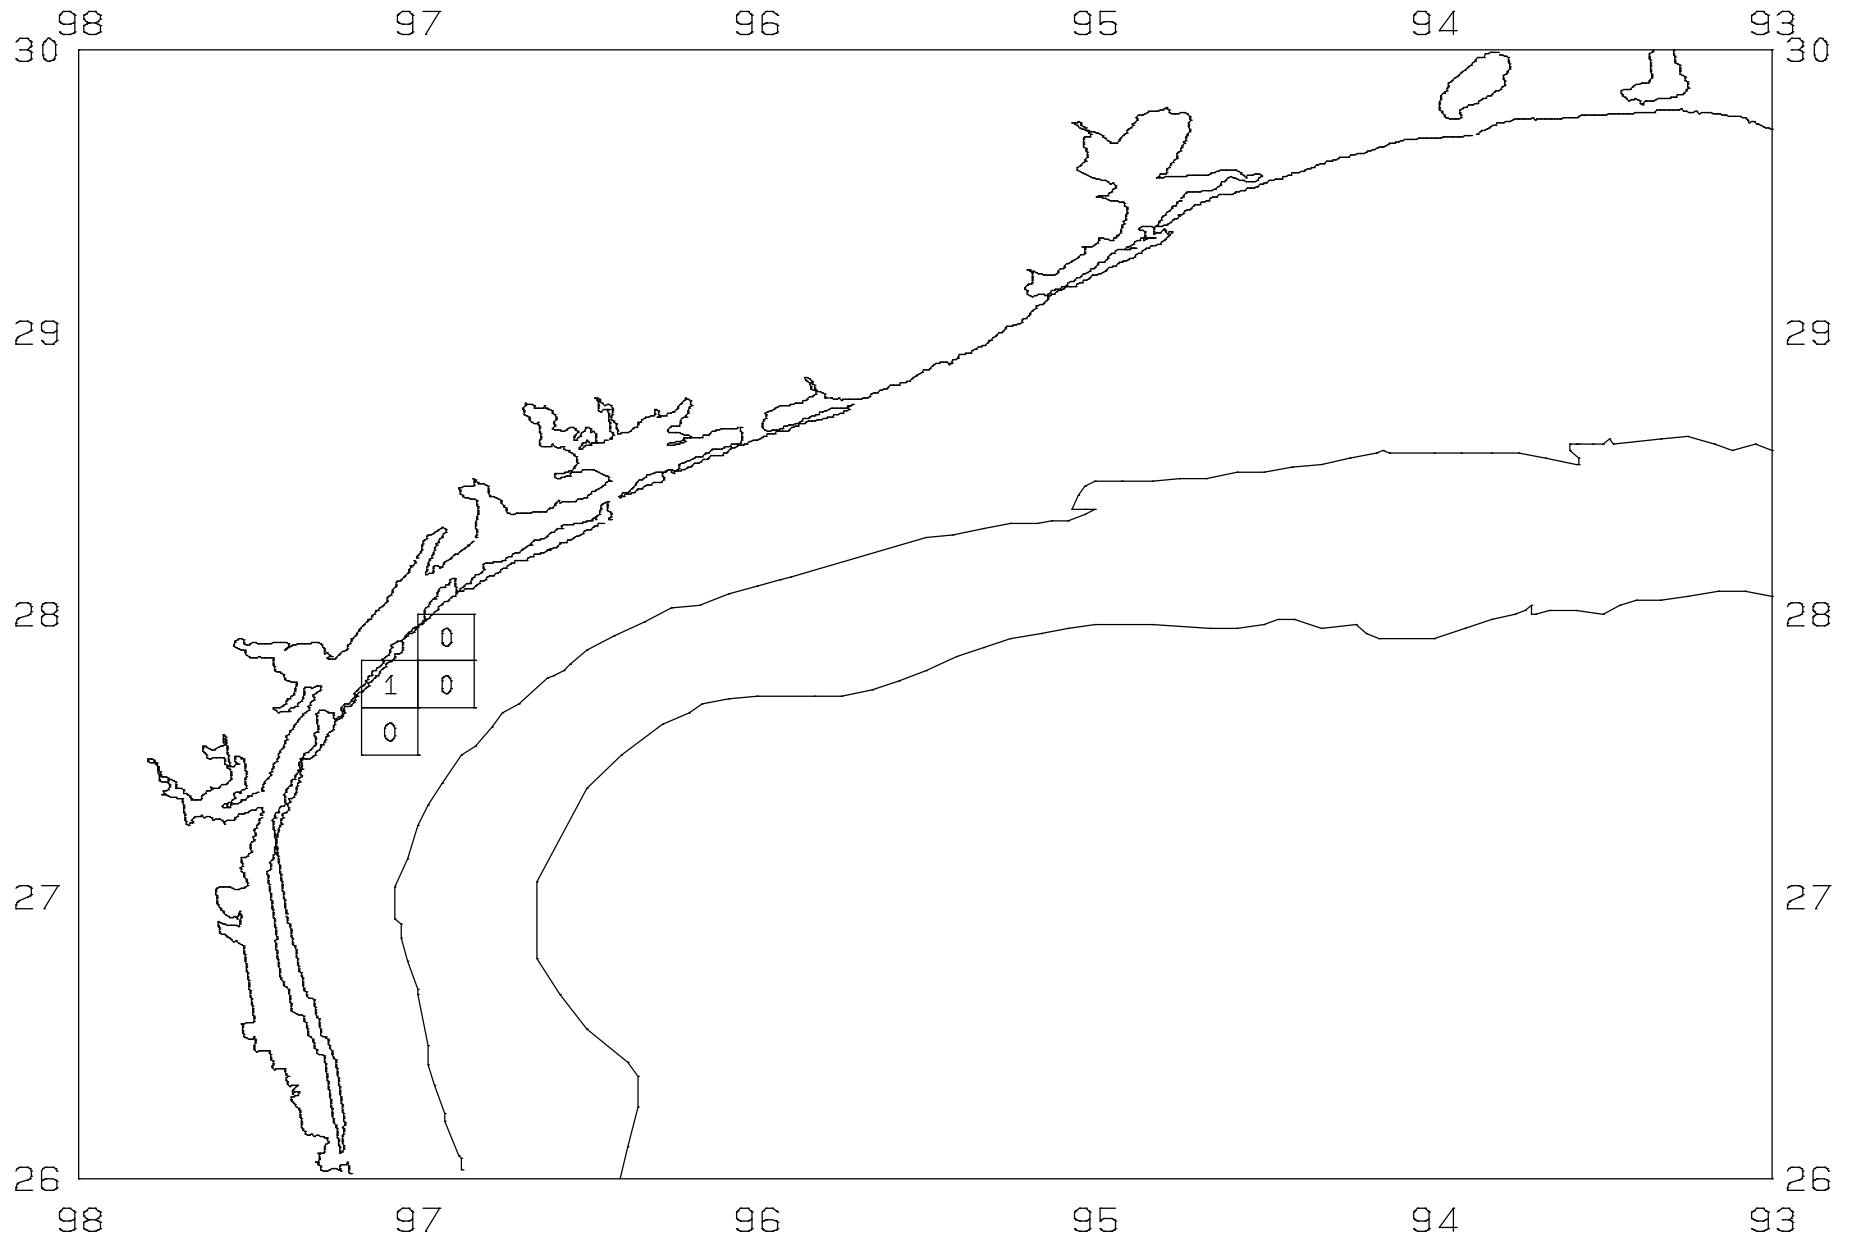

AVERAGE WHITE SHRIMP CATCH IN POUNDS/HOUR

SEAMAP04

SAMPLING DATES FROM 6/09/04 TO 6/14/04

AVERAGE PINK SHRIMP COUNT PER POUND

SEAMAP04

SAMPLING DATES FROM 6/09/04 TO 6/14/04

AVERAGE PINK SHRIMP CATCH IN POUNDS/HOUR