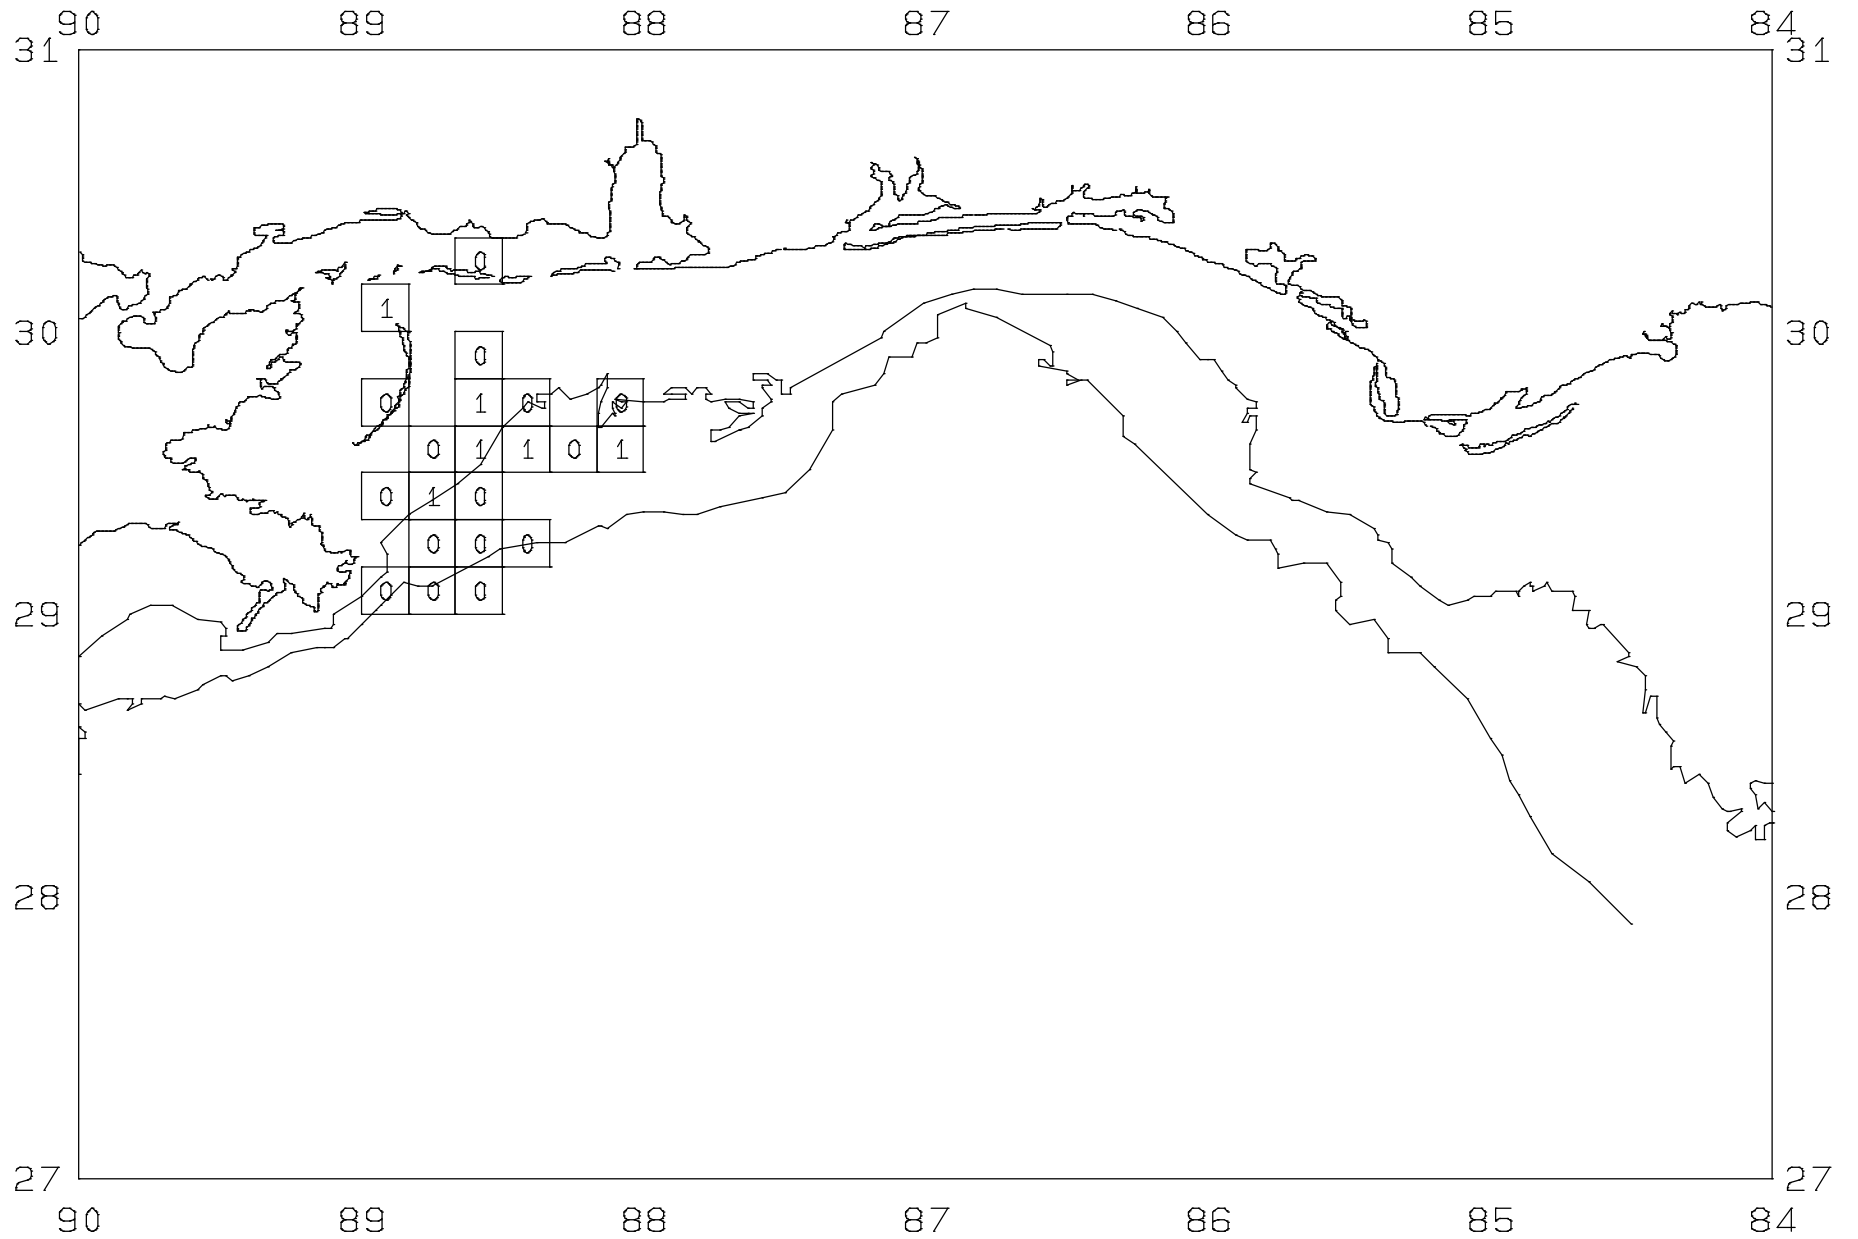

SEAMAP04

SAMPLING DATES FROM 6/11/04 TO 6/14/04

AVERAGE PINK SHRIMP COUNT PER POUND

SEAMAP04

SAMPLING DATES FROM 6/11/04 TO 6/14/04

AVERAGE PINK SHRIMP CATCH IN POUNDS/HOUR

SEAMAP04

SAMPLING DATES FROM 6/11/04 TO 6/14/04