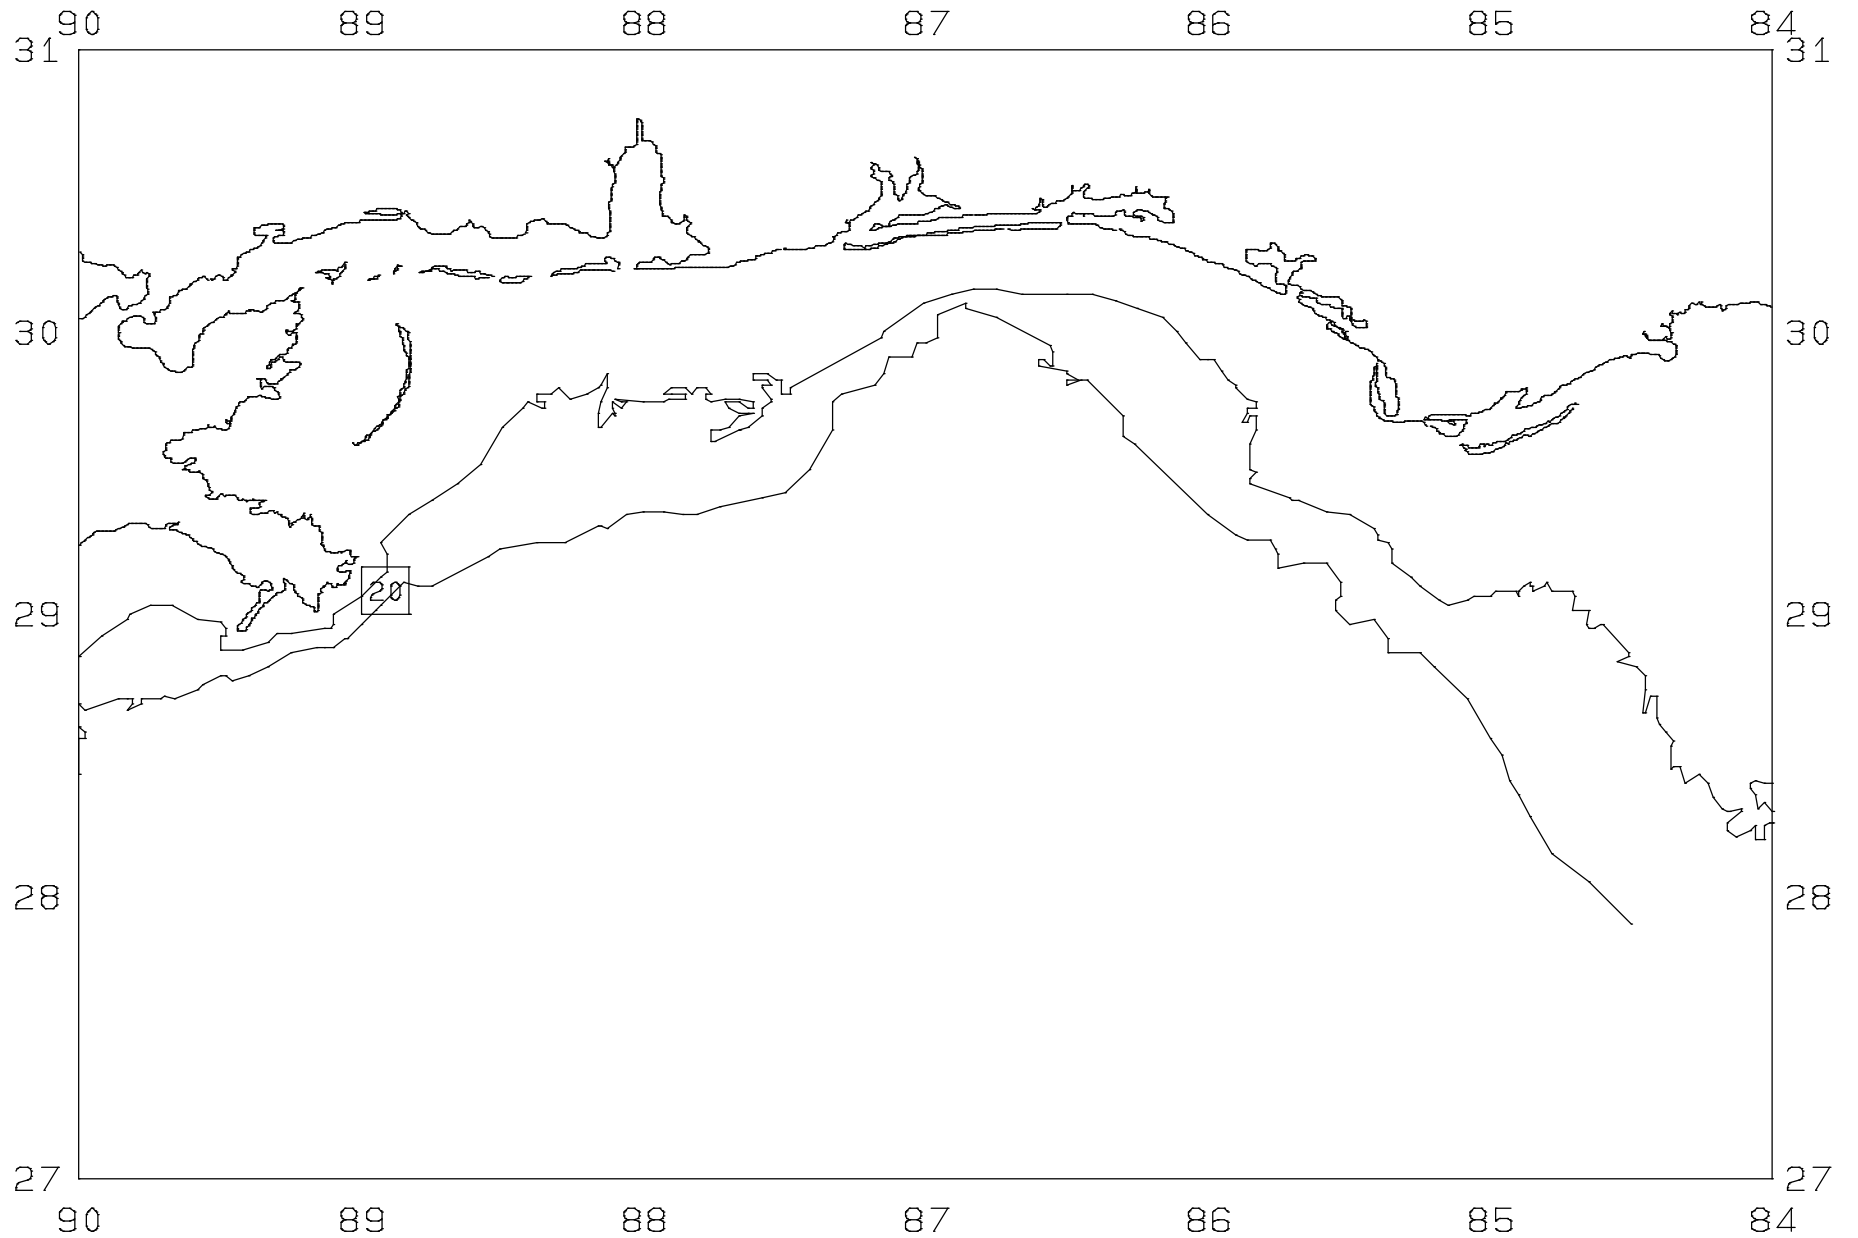

SEAMAP04

SAMPLING DATES FROM 6/11/04 TO 6/14/04

AVERAGE WHITE SHRIMP COUNT PER POUND