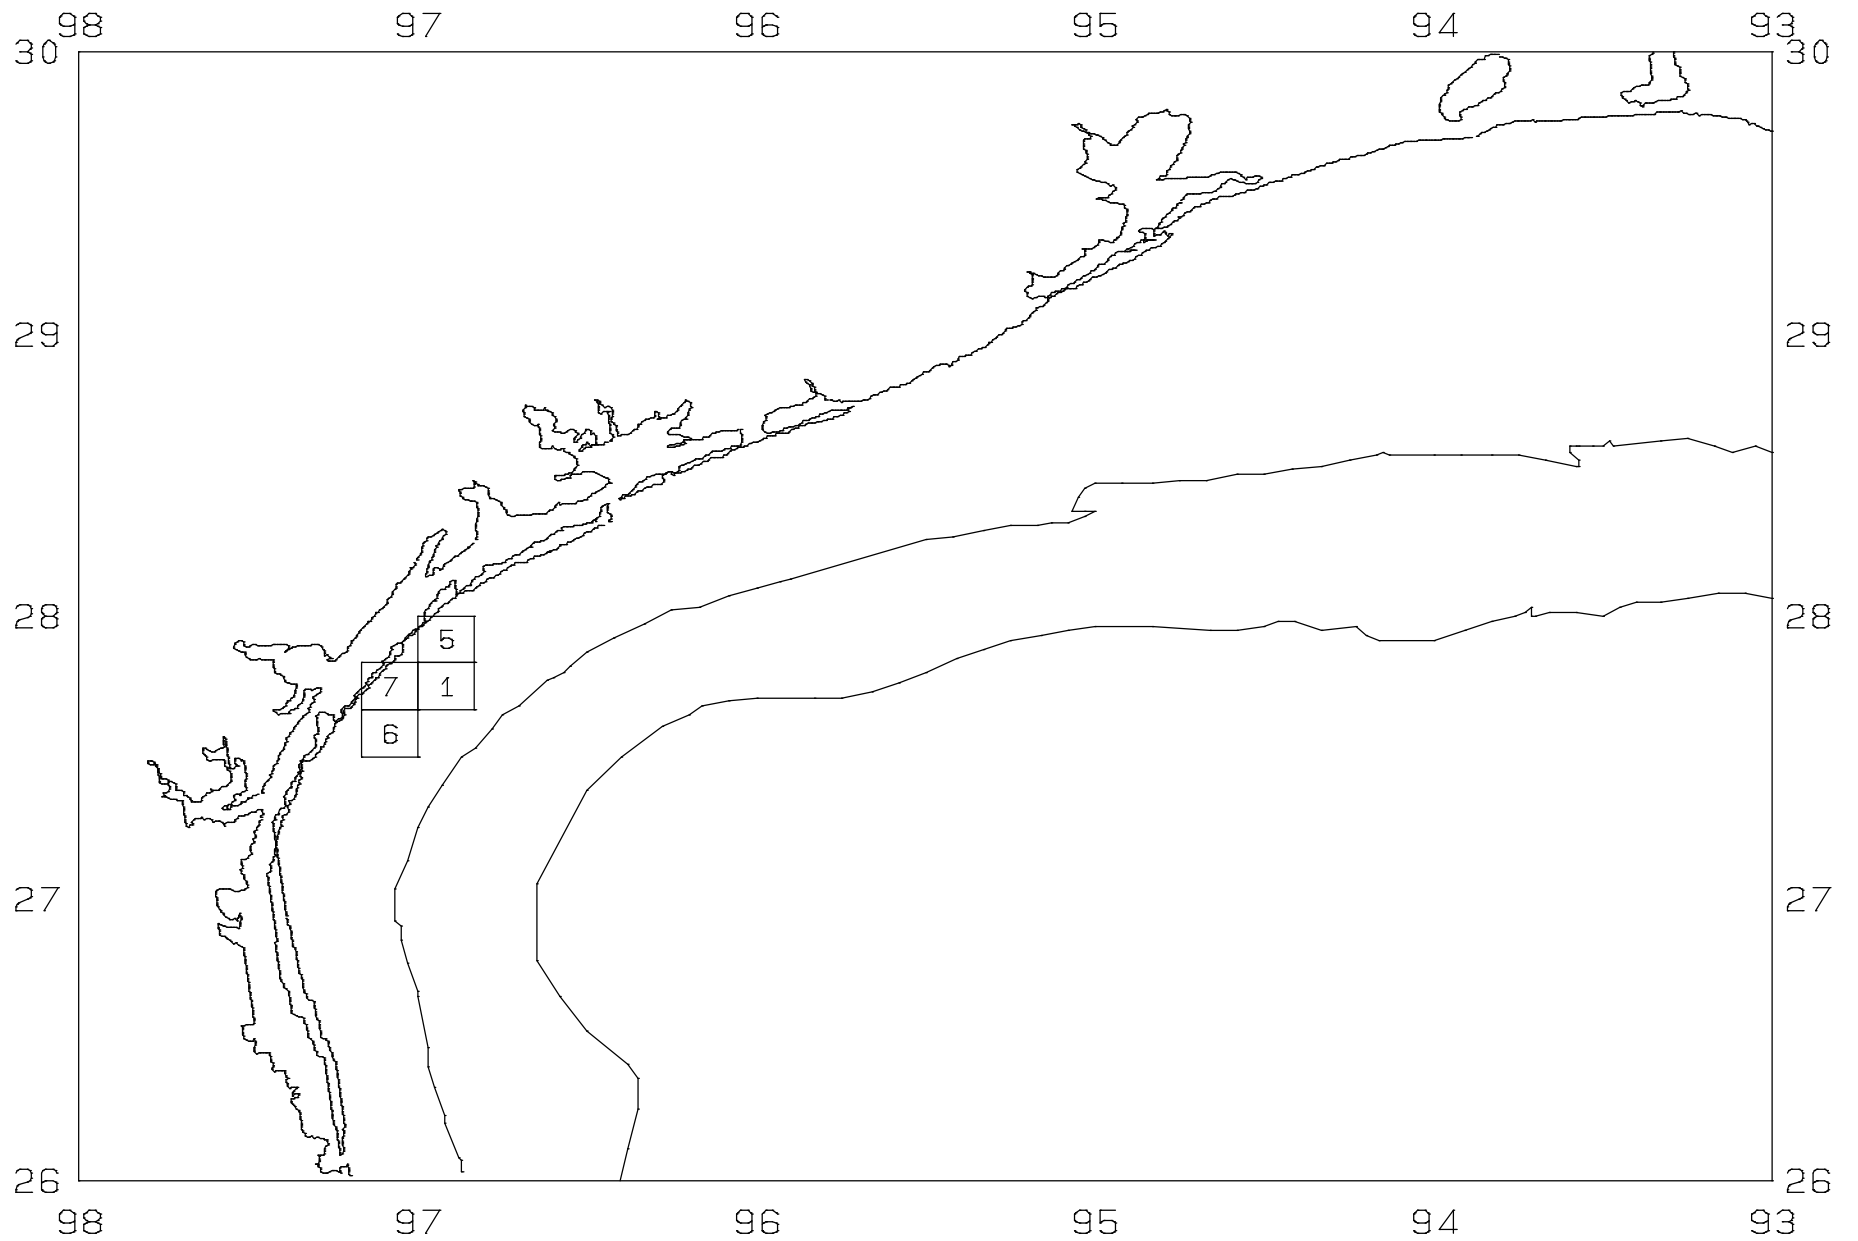

SEAMAP04

SAMPLING DATES FROM 6/09/04 TO 6/14/04

AVERAGE WHITE SHRIMP CATCH IN POUNDS/HOUR