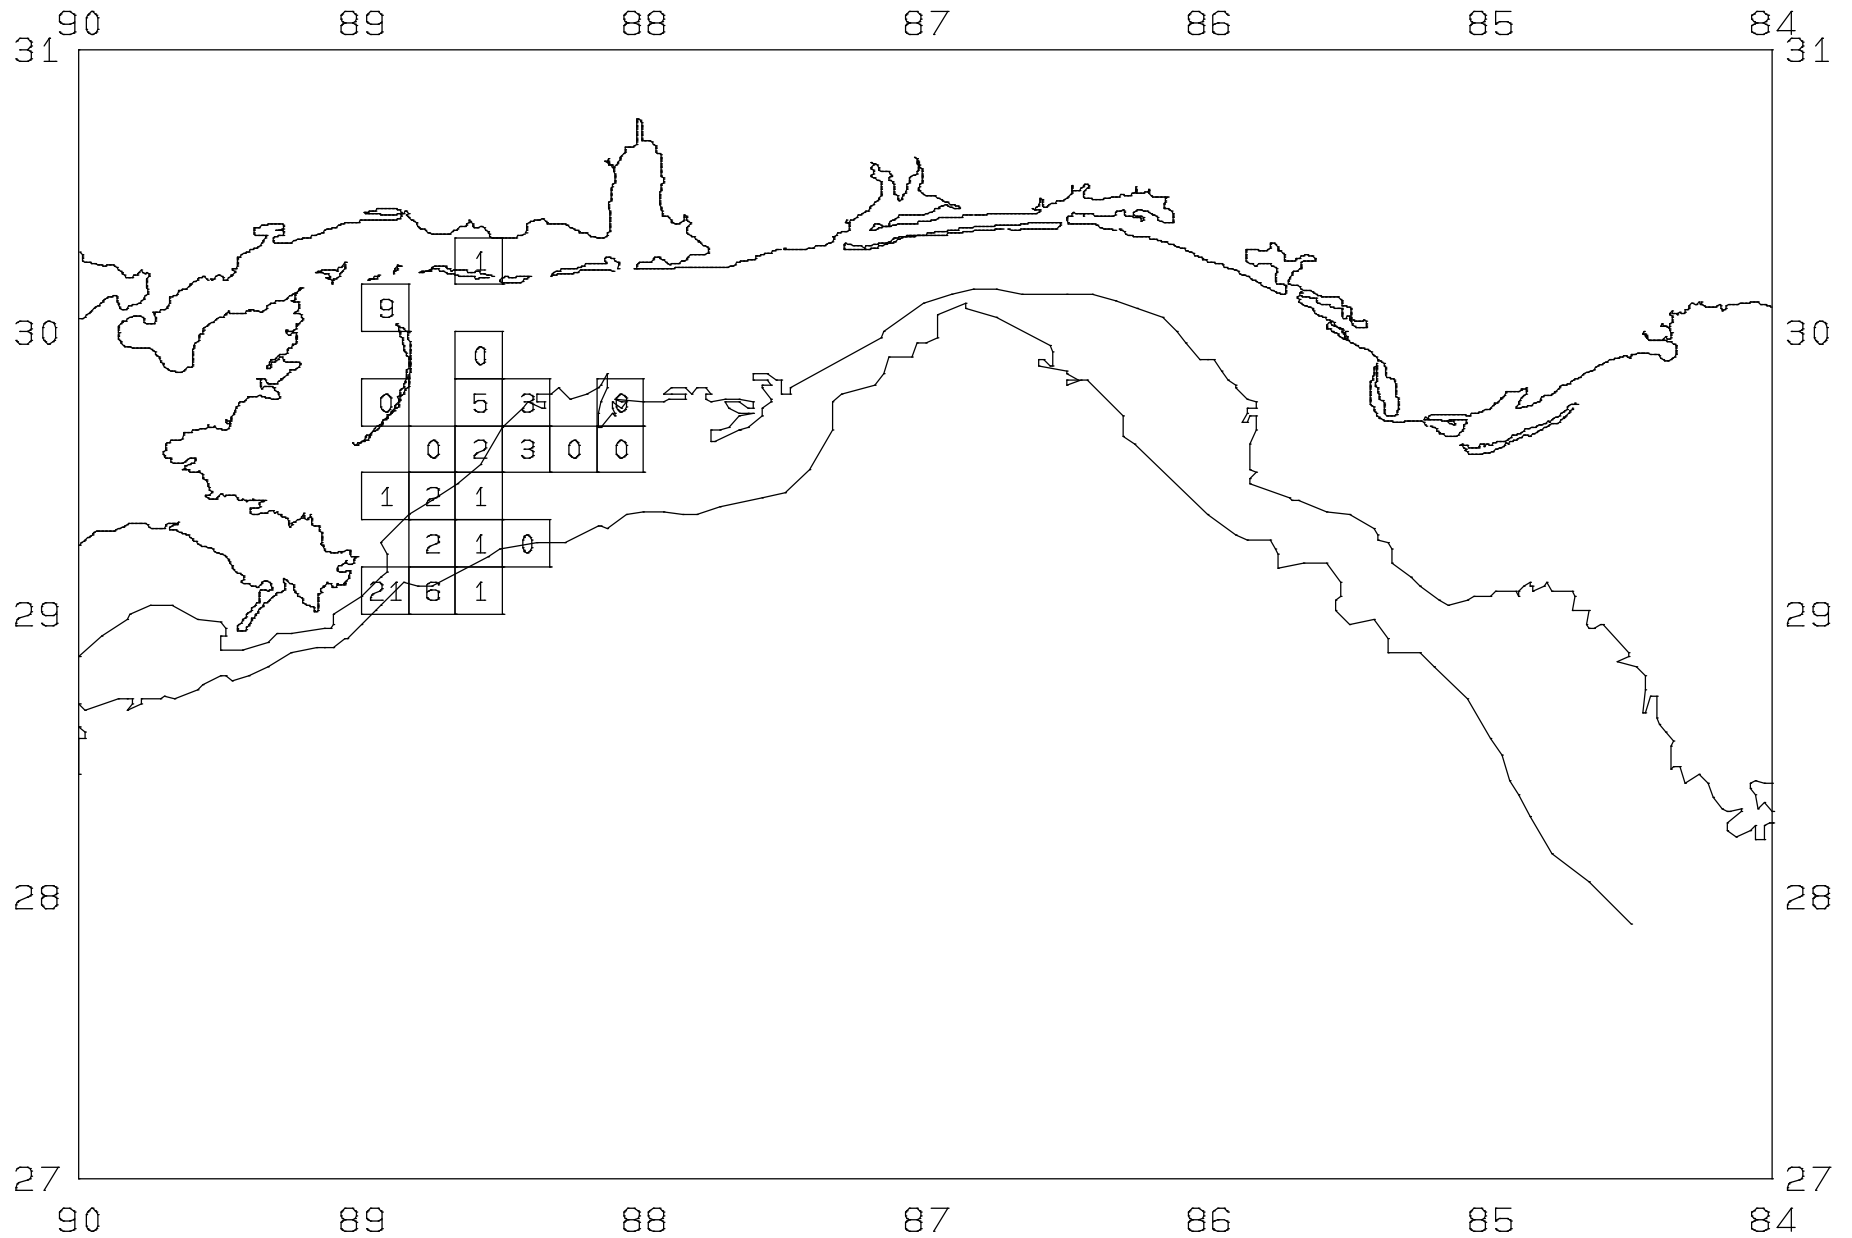

SEAMAP04

SAMPLING DATES FROM 6/11/04 TO 6/14/04

AVERAGE BROWN SHRIMP CATCH IN POUNDS/HOUR